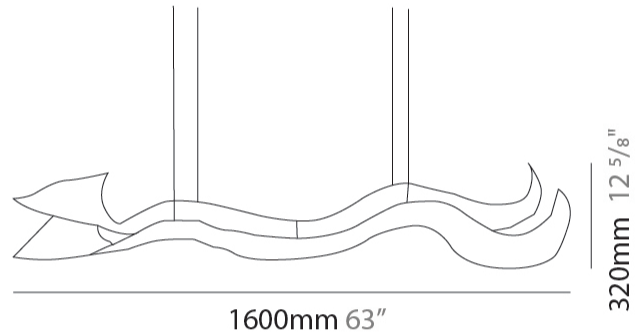

GENERAL

Series: Tempo Perso
 Brand: Knikerboker
 Division: Design
 Mounting Type: Suspension
 Mounting Location: Ceiling
 Subcategory: Pendant

PHYSICAL

Shape: Abstract
 Length (mm): 1600
 Length (in): 63
 Height (mm): 320
 Height (in): 12 5/8
 Extension (mm): 2000
 Extension (in): 78 3/4
 Light Distribution: Direct
 Fixture Finish: EWH / EBK / MAN / COF / PRD / SLF / GLF / CLF / BRL / EWS / EWG / EWC / EWR / EBS / EBG / EBC / EBC / EBB / MAS / MAD / MAC / MAB / COS / CGO / CCL / CBL / PRS / PRG / PRC / PRB
 Fixture Material: Aluminum
 Cable Details: 4 Steel Cables 2000mm / 78 3/4" - Silicon Cable 2000mm / 78 3/4"

LED

Number of LEDs: 4
 Color Temperature (°K): 3000
 Max. Delivered Lumen (lm): 4400
 CRI: >85 CRI
 Lamp Life (hrs): 50000

OPTICAL

RATINGS AND CERTIFICATIONS

Certified By: CSA Certified to UL and CSA Standards
 IP rating: IP20

GENERAL

Series: Tempo Perso
 Brand: Knikerboker
 Division: Design
 Mounting Type: Suspension
 Mounting Location: Ceiling
 Subcategory: Pendant

PHYSICAL

Shape: Abstract
 Length (mm): 1600
 Length (in): 63
 Height (mm): 320
 Height (in): 12 5/8
 Light Distribution: Direct
 Fixture Finish: EWH / EBK / MAN / COF / PRD / SLF / GLF / CLF / BRL / EWS / EWG / EWC / EWR / EBS / EBG / EBC / EBC / EBB / MAS / MAD / MAC / MAB / COS / CGO / CCL / CBL / PRS / PRG / PRC / PRB
 Fixture Material: Aluminum
 Cable Details: 4 Steel Cables 2000mm / 78 3/4" - Silicon Cable 2000mm / 78 3/4"